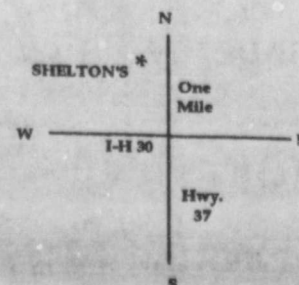

Blossom-Deport Pony League Schedule

May 14	Orioles	5:45
15	Mets	8:00
21	Red Sox	8:00
24	Cooper	8:00
27	Pirates	5:45
29	Padres	5:45
June 4	Honey Grove	8:00
7	Pirates	8:00
10	Mets	8:00
13	Orioles	8:00
17	Blue Jays	5:45
20	Royals	8:00

All games are played at Woodall Field in Paris.

SEVERAL PRAIRILAND Patriots received honors recently in the District 13-3A All District balloting. Lineman Jamie Wood, linebacker Cody Bowen and defensive back Junior Burson took defensive recognition. Running back James Freelen, guard Larry Smith and tight end Shane Morton won offensive honors for the 1991 season. They are from left, Larry Smith, Shane Morton, Jamie Wood, Junior Burson, Cody Bowen and James Freelen. (Staff Photo by Mrs. Tyson)

Peggy Noble Seeks County Tax Office Post

Peggy Noble has announced her intention to run for the office of Lamar County Tax Assessor-Collector in the March, 1992 primary.

Mrs. Noble has worked at the Lamar County Courthouse for the last two years, including the past 13 months in the tax assessor's office. She is also now a part time employee in the Lamar County Treasurer's office.

Mrs. Noble said she feels there are many areas in the tax office that can be improved upon, and feels that with her business experience, combined with her experience in the tax office, she can bring many good qualities to

the office.

Mrs. Noble and her husband, Jimmy, are the owners of Noble True Value Hardware in Paris, where they have been in business since 1982.

The Nobles have one son, Jeffrey, a recent graduate of Texas Tech University, and a daughter, Stephanie, a senior at Paris High School.