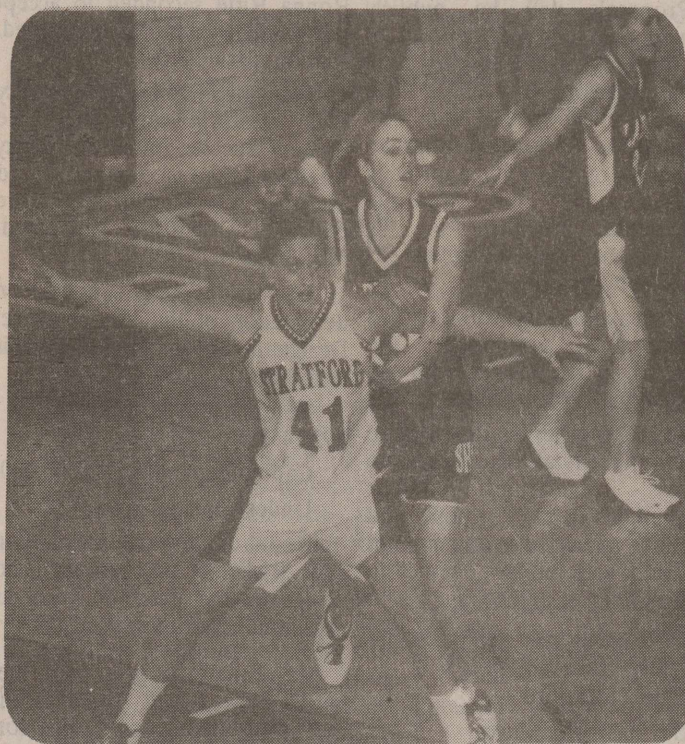

Lady Elk #41 Deidre Tarver