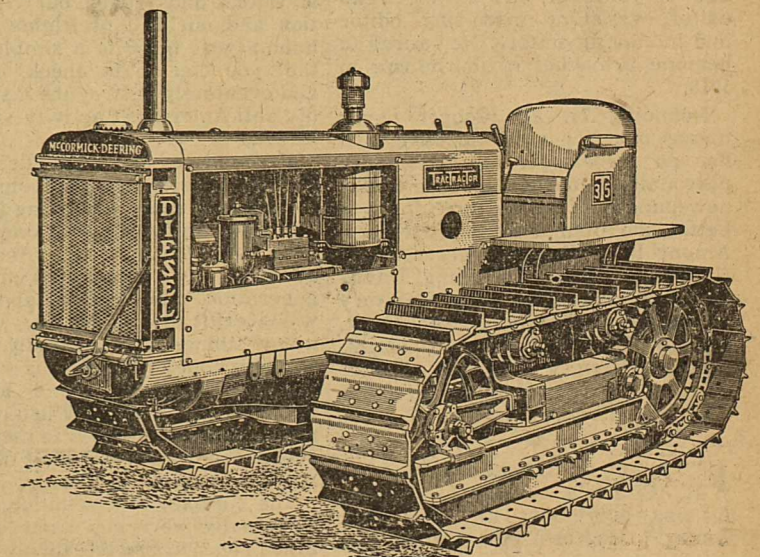

Ross Bros. Dry Goods

Heavy-Duty Farm Jobs Call for a McCORMICK-DEERING Diesel TracTracTor

Farmers requiring a rugged crawler tractor for heavy-duty jobs are finding the answer in the new McCormick-Deering TD-35 TracTracTor, a Diesel-powered tractor that combines heavy-duty performance with economy.

This tractor follows the design of the larger Model TD-40 and brings you the many advantages of the McCormick-Deering Diesel engine in a somewhat smaller tractor at a lower price.

Inspect this new TracTracTor in our display room. Or, you may be interested in another new TracTracTor, the Model T-35, a 6-cylinder spark-ignition-type tractor. If you need a smaller crawler tractor, ask us about the Model T-20.