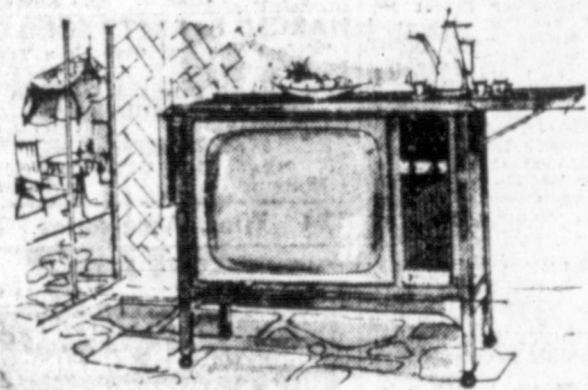

Now... Wash Loads as big as
15 Pounds

Hotpoint Silhouette Washer

- Big Capacity Tub
- 1/2 Horsepower Motor
- 2 Speed
- All Porcelain Finish
- Heavy Duty Transmission
- 3 Water Levels

Only **\$229⁹⁵** WT.