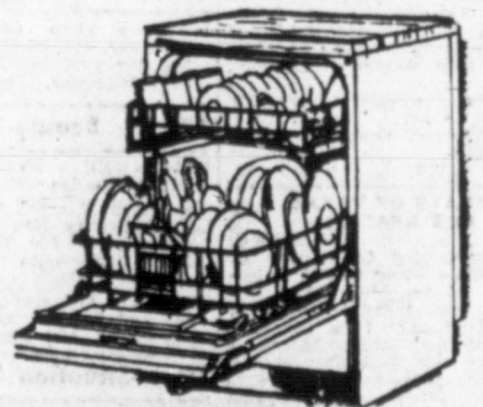

\$149⁹⁵ wt

Sylvania's New

19" Portable

the exclusive Power throttle 17,000 volt,
picture power. Five stages of video Signal
Amplification.

\$199⁹⁵

Including A Matching Roll About Stand Valued at
\$14.95

For your listening pleasure Syl-
vania brings you five Superb
furniture groups to choose
from in your Stereophonic
High Fidelity from the Modest
to the Most Magnificent.

NEW! At This Low, Low
Introductory Price

HOTPOINT RANGE \$269⁹⁵ wt

With Teflon-Coated
Slide-Out Oven Walls

**HOTPOINT
Dishwasher**

Convertible Portable

Use as built in or Portable Front Loading
15 Table Settings
Sound Shielded
Porcelain Interior
Flush-Away Filter Screen

Compare Anywhere **\$159⁹⁵**

- Come in and See
The Beautiful
Hallmark
- Eye Level Oven
 - Teflon-Removable Interior
 - Vacuum - Aire Filter Vent
 - Priced to fit Your Budget

**DAVID CALDWELL
APPLIANCES & TV**