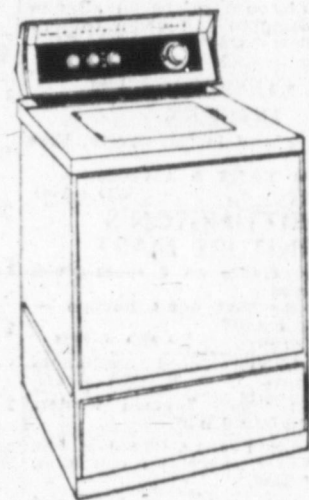

- Power Stream Chassis
- 275 Sq. Inch Viewing Area
- Out Front Sound
- Power Transformer
- UHF Convertibility
- Walnut Grained Finish

Matching Roll-About
Base at No Extra Charge

Only **\$219⁹⁵** WT

COLOR
By
SYLVANIA

Now... Wash Loads as big as
15 Pounds

Hotpoint Silhouette Washer

- Big Capacity Tub
- 1/2 Horsepower Motor
- 2 Speed
- All Porcelain Finish
- Heavy Duty Transmission
- 3 Water Levels

Only **\$229⁹⁵** WT.