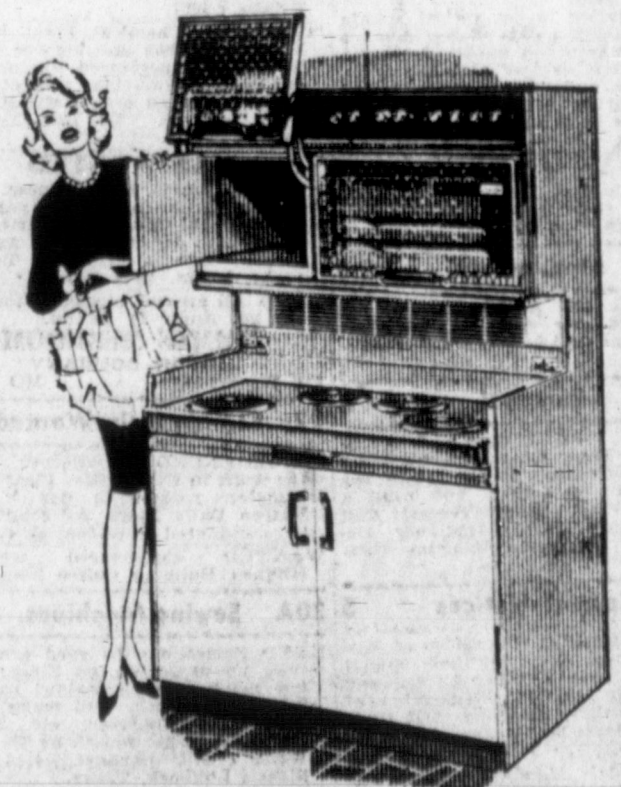

NEW! At This Low, Low
Introductory Price

HOTPOINT RANGE \$269⁹⁵ wt

With Teflon-Coated
Slide-Out Oven Walls

**HOTPOINT
Dishwasher**

Convertible Portable

Use as built in or Portable Front Loading
15 Table Settings
Sound Shielded
Porcelain Interior
Flush-Away Filter Screen

Compare Anywhere **\$159⁹⁵**

- Come in and See
The Beautiful
Hallmark
- Eye Level Oven
 - Teflon-Removable Interior
 - Vacuum - Aire Filter Vent
 - Priced to fit Your Budget

**DAVID CALDWELL
APPLIANCES & TV**