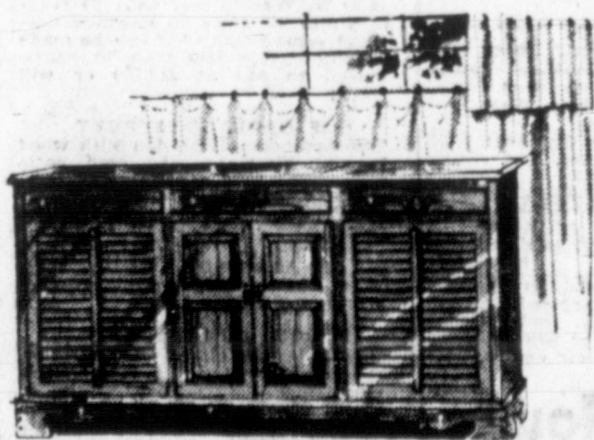

\$149⁹⁵ wt

Sylvania's New

19" Portable

the exclusive Power throttle 17,000 volt,
picture power. Five stages of video Signal
Amplification.

\$199⁹⁵

Including A Matching Roll About Stand Valued at
\$14.95

For your listening pleasure Syl-
vania brings you five Superb
furniture groups to choose
from in your Stereophonic
High Fidelity from the Modest
to the Most Magnificent.

NEW! At This Low, Low
Introductory Price

HOTPOINT RANGE \$269⁹⁵ wt

With Teflon-Coated
Slide-Out Oven Walls

**HOTPOINT
Dishwasher**

Convertible Portable

Use as built in or Portable Front Loading
15 Table Settings
Sound Shielded
Porcelain Interior
Flush-Away Filter Screen