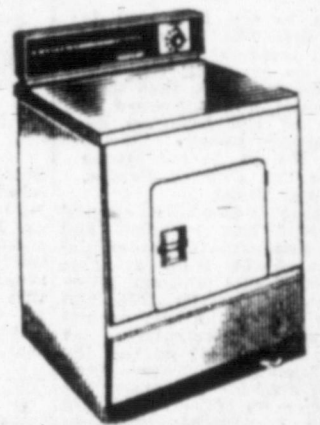

Now... Wash Loads as big as
15 Pounds

Hotpoint Silhouette Washer

- Big Capacity Tub
- 1/2 Horsepower Motor
- 2 Speed
- All Porcelain Finish
- Heavy Duty Transmission
- 3 Water Levels

Only **\$229⁹⁵** WT.

\$269⁹⁵ With Trade

Priced to Match
Your Budget

\$399⁹⁵ Up

HOTPOINT
Washer Custom Crafted Dryer

- All Porcelain
- 3 Wash Temperatures
- 2 Rise Temperatures
- Fill Select
- Co-Axial Transmission
- With 5 Year Warranty
- Big Capacity
- Dries up to 20 lb.
- Porcelain Protection
- Long Life Heating Unit
- Accessible Lint Screen
- Written Warranty

\$149⁹⁵ wt

Sylvania's New

19" Portable

the exclusive Power throttle 17,000 volt,
picture power. Five stages of video Signal
Amplification.

\$199⁹⁵

Including A Matching Roll About Stand Valued at
\$14.95

For your listening pleasure Syl-
vania brings you five Superb
furniture groups to choose
from in your Stereophonic
High Fidelity from the Modest
to the Most Magnificent.

NEW! At This Low, Low
Introductory Price

HOTPOINT RANGE \$269⁹⁵ wt

With Teflon-Coated
Slide-Out Oven Walls

**HOTPOINT
Dishwasher**

Convertible Portable

Use as built in or Portable Front Loading
15 Table Settings
Sound Shielded
Porcelain Interior
Flush-Away Filter Screen