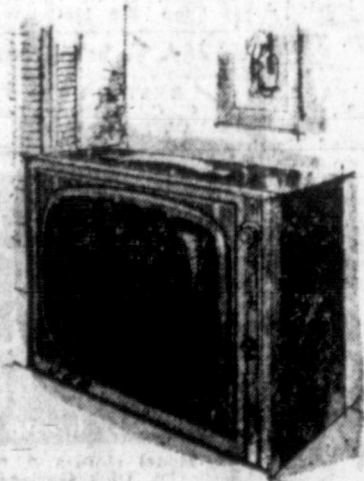

Enjoy the Natural Look
with Sylvania's New
Colorbrite "85"
Color Picture
Styled to Match
Your Decor...

23" Viewing Server Cart Model with ex-
pandable, stain resistant, Server tray.
Easy to move on ball rollers.

\$269⁹⁵ With Trade

Priced to Match
Your Budget

\$399⁹⁵ Up

HOTPOINT
Washer Custom Crafted Dryer

- All Porcelain
- 3 Wash Temperatures
- 2 Rise Temperatures
- Fill Select
- Co-Axial Transmission
- With 5 Year Warranty
- Big Capacity
- Dries up to 20 lb.
- Porcelain Protection
- Long Life Heating Unit
- Accessible Lint Screen
- Written Warranty

\$149⁹⁵ wt

Sylvania's New

19" Portable

the exclusive Power throttle 17,000 volt,
picture power. Five stages of video Signal
Amplification.

\$199⁹⁵

Including A Matching Roll About Stand Valued at
\$14.95

For your listening pleasure Syl-
vania brings you five Superb
furniture groups to choose
from in your Stereophonic
High Fidelity from the Modest
to the Most Magnificent.

NEW! At This Low, Low
Introductory Price

HOTPOINT RANGE \$269⁹⁵ wt

With Teflon-Coated
Slide-Out Oven Walls

**HOTPOINT
Dishwasher**

Convertible Portable

Use as built in or Portable Front Loading
15 Table Settings
Sound Shielded
Porcelain Interior
Flush-Away Filter Screen