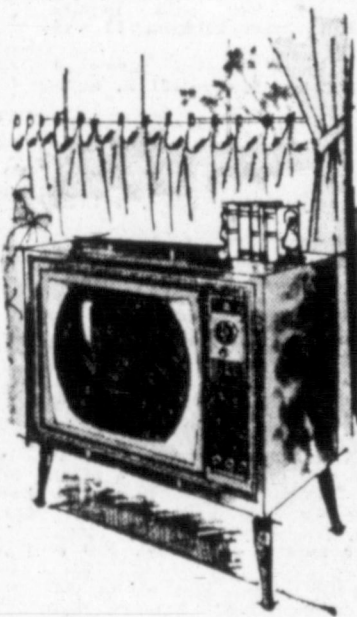

STORE WIDE FALL KICKOFF!

Tremendous Savings on Every Item

FREE! Ladies Register for the two $25.00 Jeon Dobre Permanents. Nothing to buy
● No Obligation ● You do not have to be present to win. Drawing will be held Thurs. 8:00 and Sat. 6:00 P.M.

Compare These Prices & Save

Don't Wait Till Payday
Come in Now And
Take Advantage of
These Terrific Savings
SYLVANIA

1st Payment Due
Jan 1965
Nothing Down
Buy The Best
For Less

FREE Coffee Everyday
OPEN Thur. Nite till 9:00
Anytime by Appointment
HOTPOINT

- Power Stream Chassis
- 275 Sq. Inch Viewing Area
- Out Front Sound
- Power Transformer
- UHF Convertibility
- Walnut Grained Finish

Matching Roll-About
Base at No Extra Charge

Only **$219⁹⁵** WT

COLOR
By
SYLVANIA

Now... Wash Loads as big as
15 Pounds

Hotpoint Silhouette Washer

- Big Capacity Tub
- 1/2 Horsepower Motor
- 2 Speed
- All Porcelain Finish
- Heavy Duty Transmission
- 3 Water Levels

Only **$229⁹⁵** WT.

Enjoy the Natural Look
with Sylvania's New
Colorbrite "85"
Color Picture
Styled to Match
Your Decor...

23" Viewing Server Cart Model with ex-
pandable, stain resistant, Server tray.
Easy to move on ball rollers.

$269⁹⁵ With Trade

Priced to Match
Your Budget

$399⁹⁵ Up

HOTPOINT
Washer Custom Crafted Dryer

- All Porcelain
- 3 Wash Temperatures
- 2 Rise Temperatures
- Fill Select
- Co-Axial Transmission
- With 5 Year Warranty
- Big Capacity
- Dries up to 20 lb.
- Porcelain Protection
- Long Life Heating Unit
- Accessible Lint Screen
- Written Warranty

$149⁹⁵ wt

Sylvania's New

19" Portable

the exclusive Power throttle 17,000 volt,
picture power. Five stages of video Signal
Amplification.

$199⁹⁵

Including A Matching Roll About Stand Valued at
$14.95