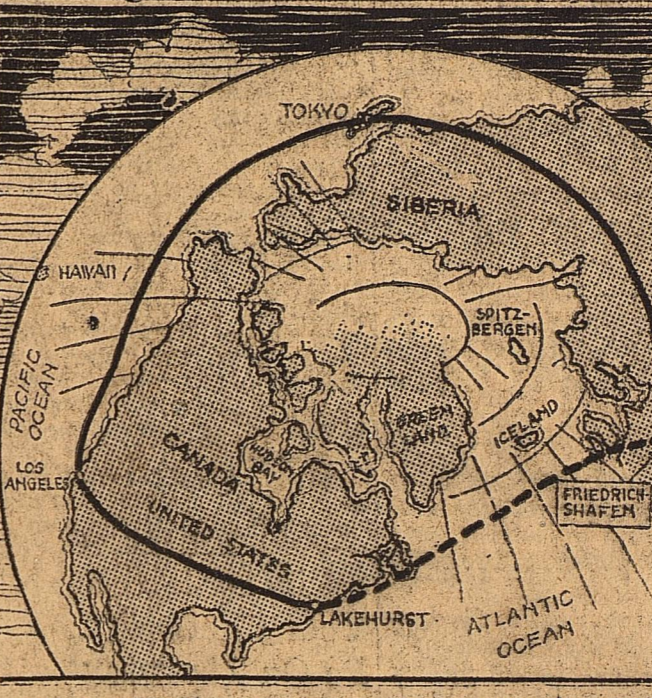

Drag River in N. Y. For Texas Woman

BEAUMONT, August 19.—(P)—Mrs. W. C. Edwards, for whose body East River in New York was dragged today, left her home here for the east two weeks ago...

Sun God Plane Due At St. Paul Today

After 6,690 miles over uncharted tundra and little known regions of northern Asia, the great dirigible Graf Zeppelin has slipped into a landing at Tokio this morning.

MIDLAND CITED AS NORM FOR TEXAS CITIES